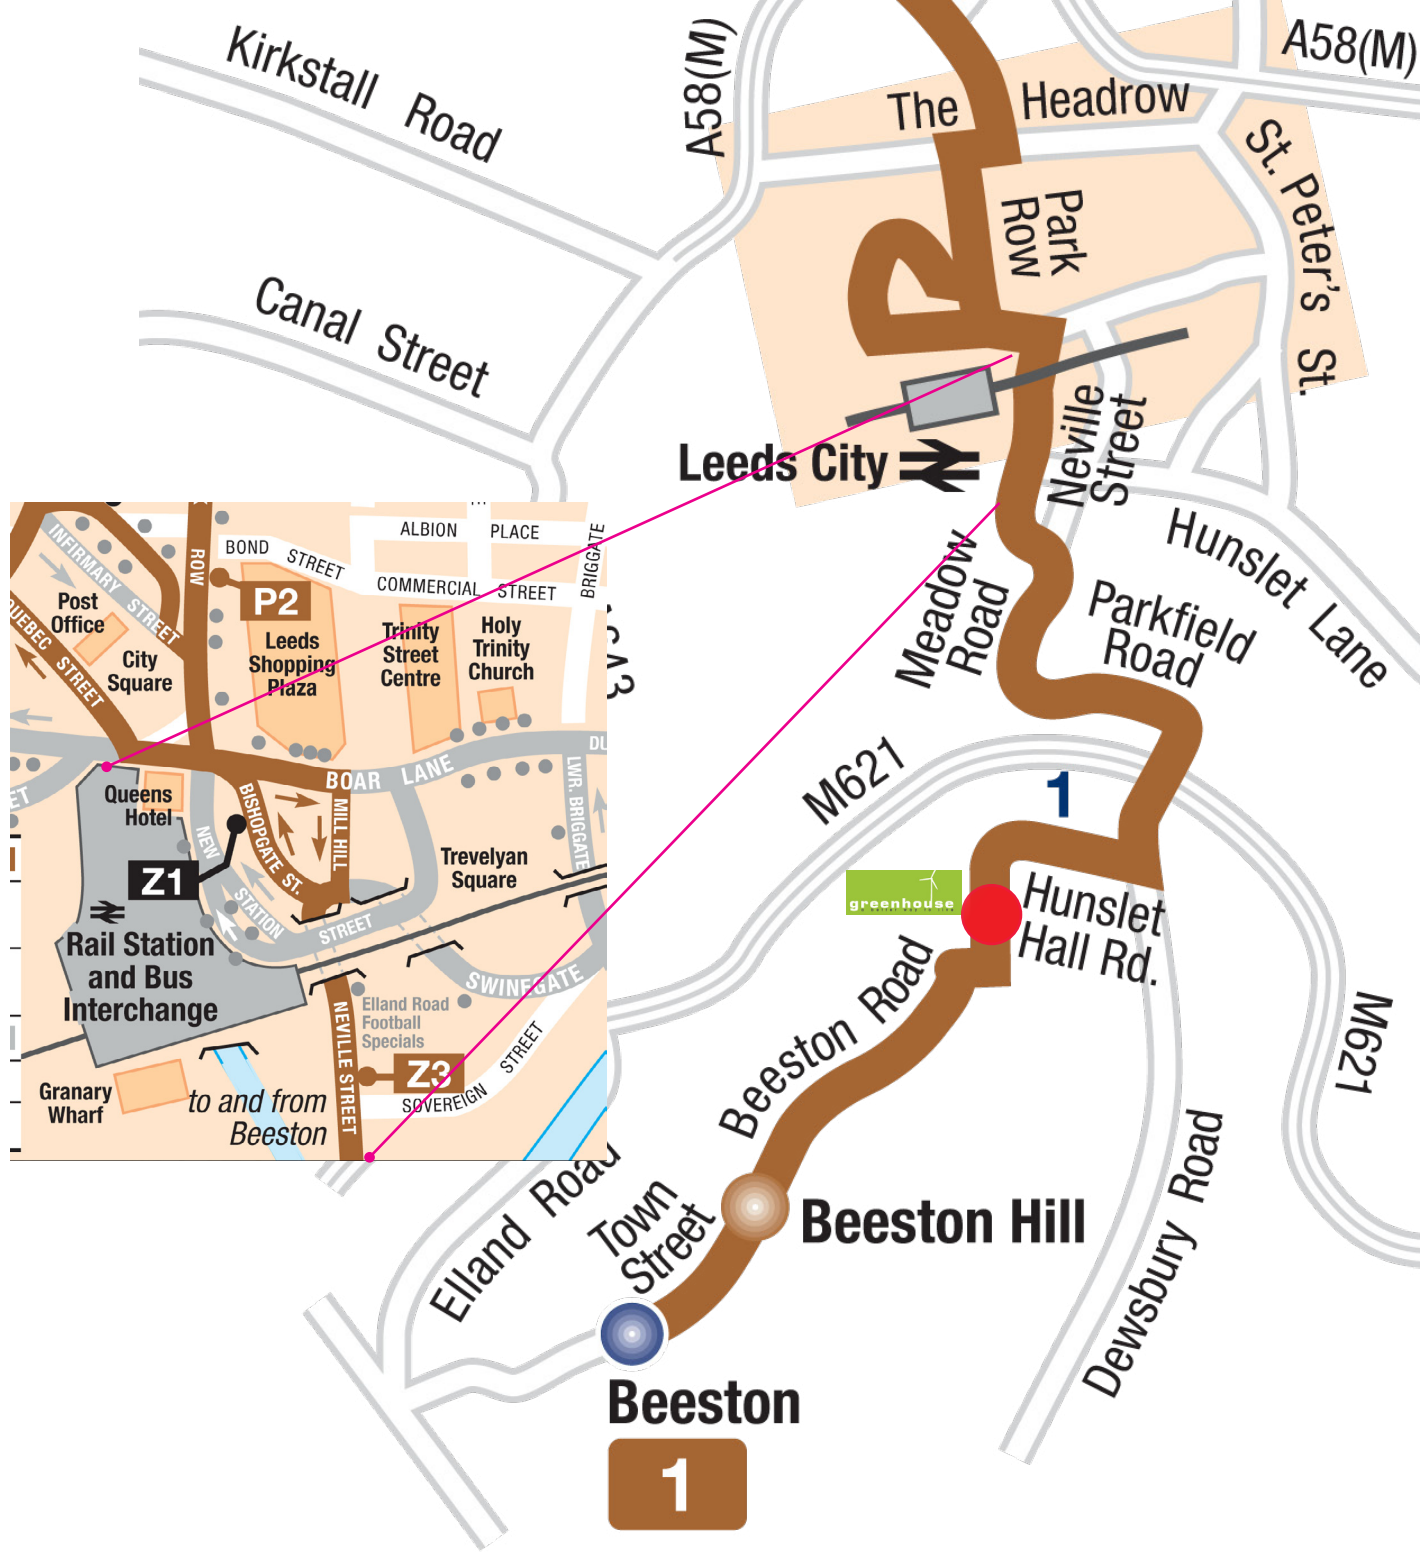

***Come to
Greenhouse by
bus***

Board the bus at bus stop Z1, located on
Bishopsgate Street.

Sit down and enjoy the ride.

Get off at bus stop number 4 located right
outside the back of Greenhouse.

Walk down the side alley to get to the front of
Greenhouse.

You've arrived!

***Greenhouse,
Beeston Road,
Hunslet,
Leeds,
LS11 8ND***